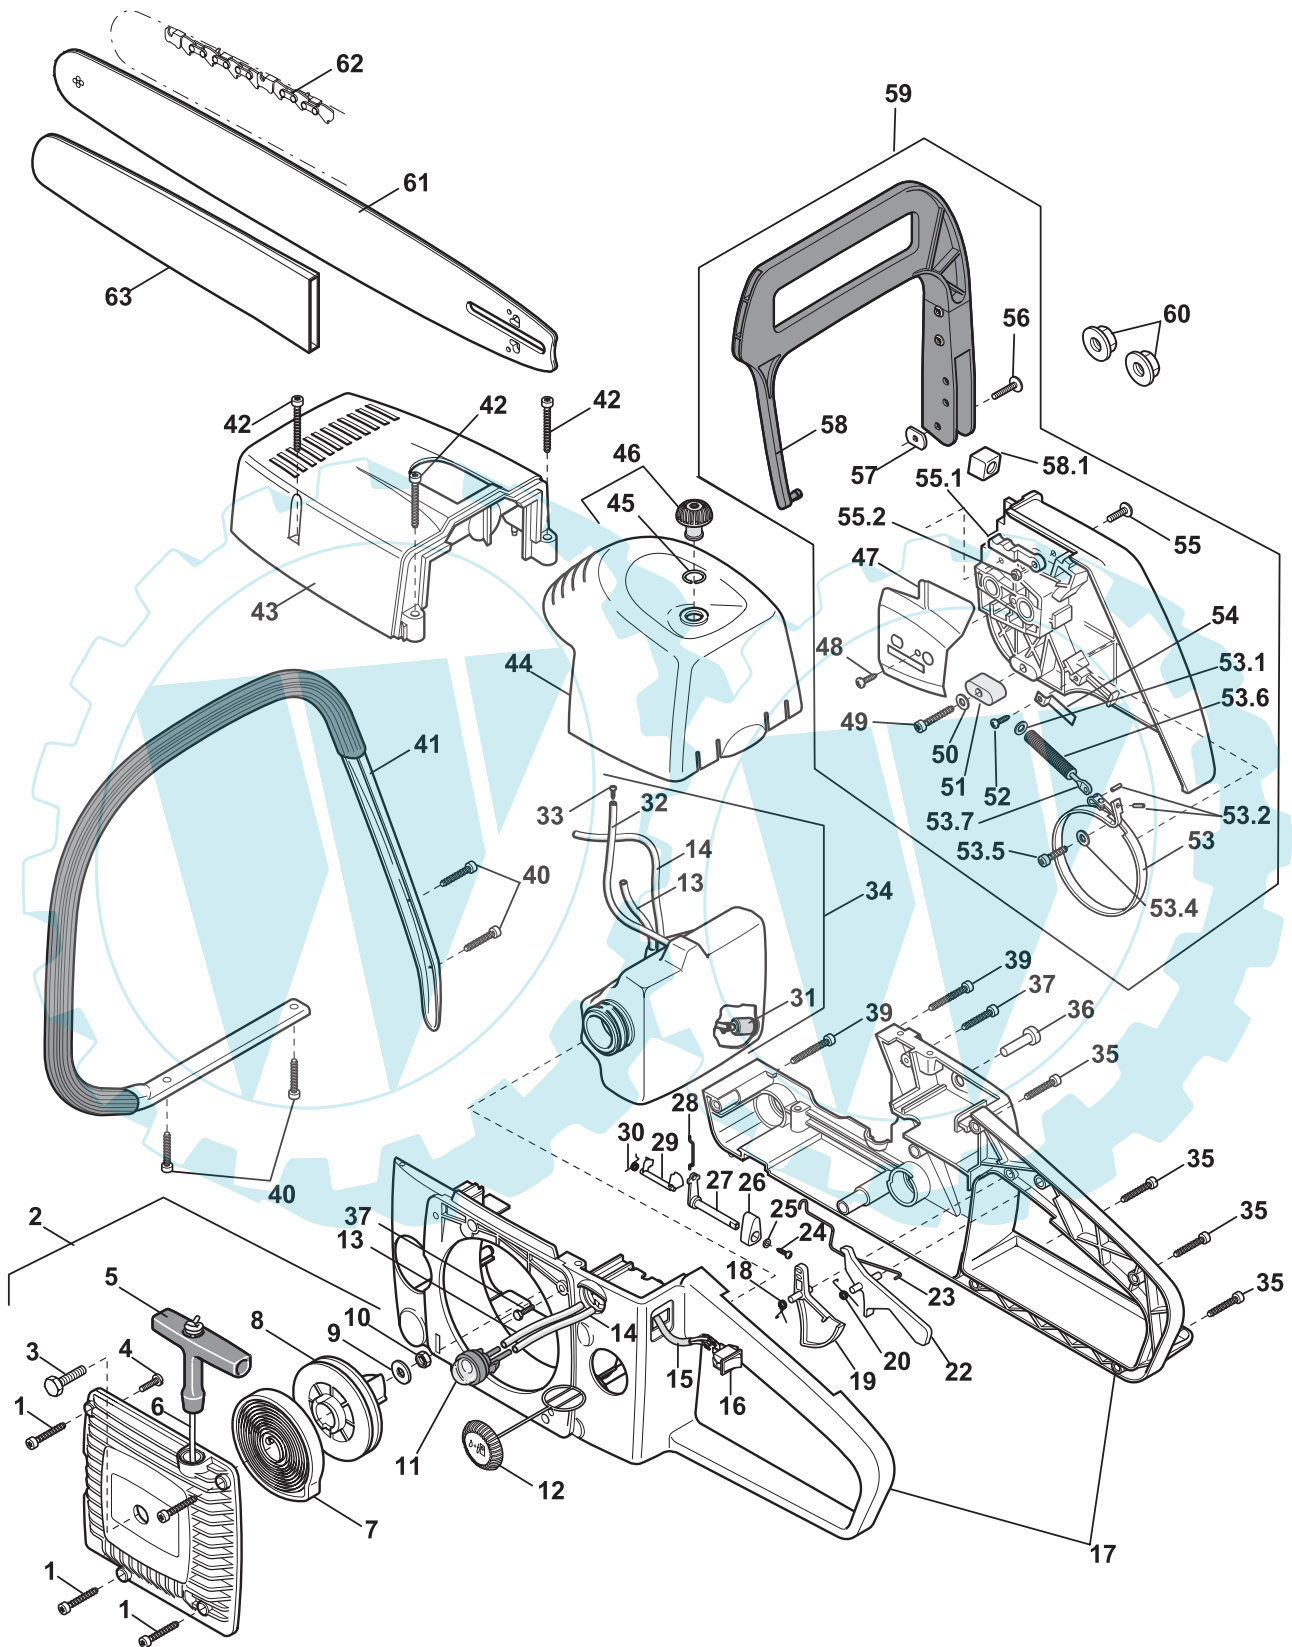

CARROZZERIA, HOUSING, CARTER, GEHÄUSE